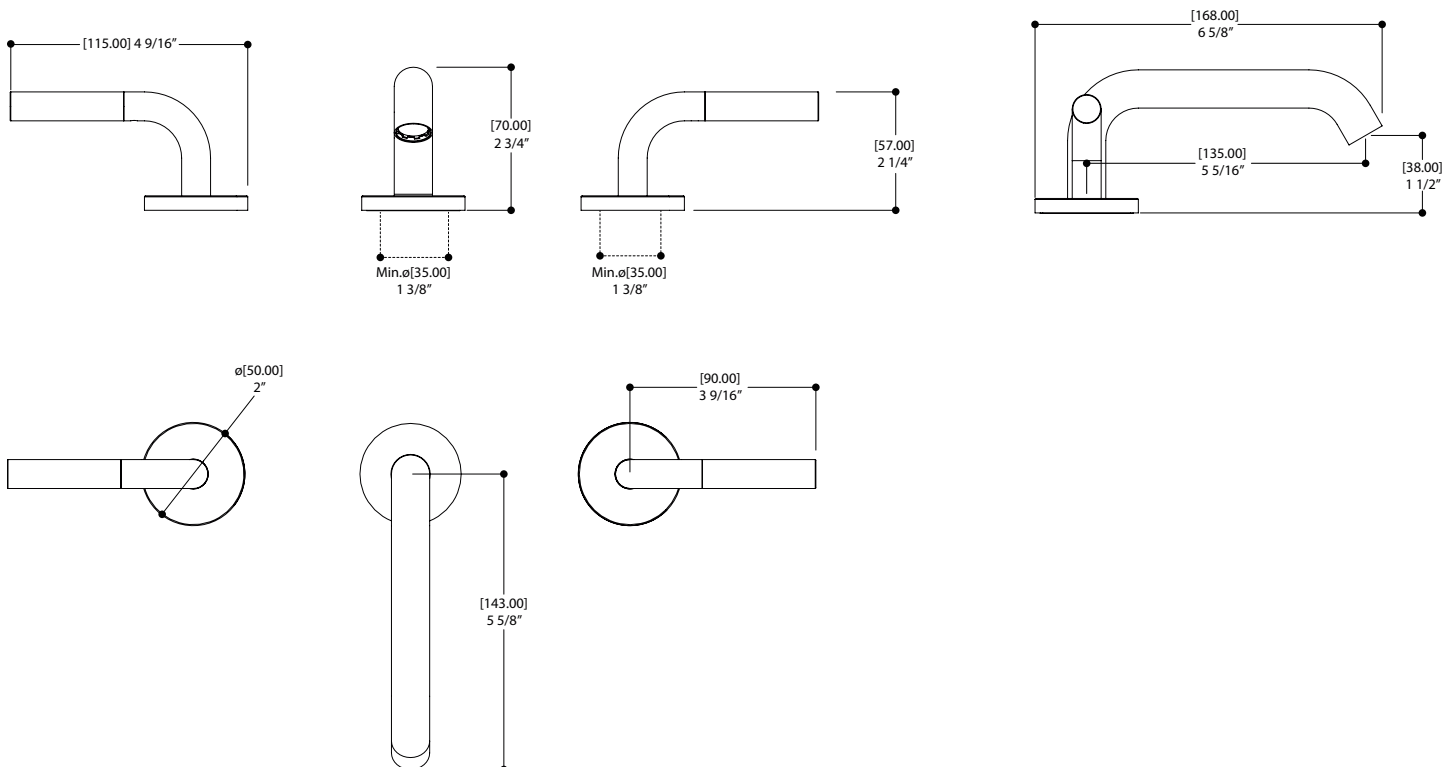

FEATURES

Solid brass construction
 2 pairs of handle inserts included – smooth and knurled
 Crystal clear water flow
 Press pop-up drain with overflow included
 1/2" connection

FINISHES

Standard
 Polished chrome (pc)
 Brushed gold (bgd)

SPECS AT LARGE

Overall spout projection: 6 5/8" Flow rate: 1.75 gpm
 CC spout projection: 5 5/16" Mounting hole: 1 3/8"
 Total faucet height: 2 3/4" Counter depth: 1 3/8"

Aquabross cannot be held responsible for any technical or typographical errors or omissions contained within this document and reserves the right to make changes without prior notice.