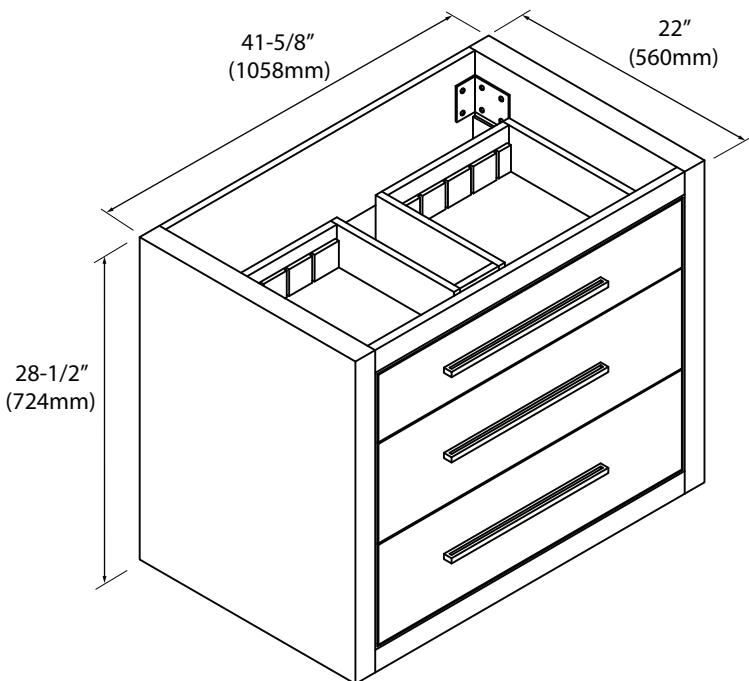

### Features

- Wall mount 42" vanity: 28-1/2" (724mm)H x 22"(560mm)D x 41-5/8" (1058mm)W
- Furniture grade plywood layered with solid wood veneer and protected with several coats of polyurethane.
- Matching finish inside out.
- Three drawers with full-extension soft-close hardware.
- All drawers with adjustable glass dividers.
- Handle/Inlay finish options: polished chrome (PC), brushed nickel (BN), polished nickel (PN), matte black (MB) and satin brass (SB)
- Cabinet furnished assembled.

### Package Dimensions

46" x 26" x 36"

### Weight

165 lbs/75 kgs.