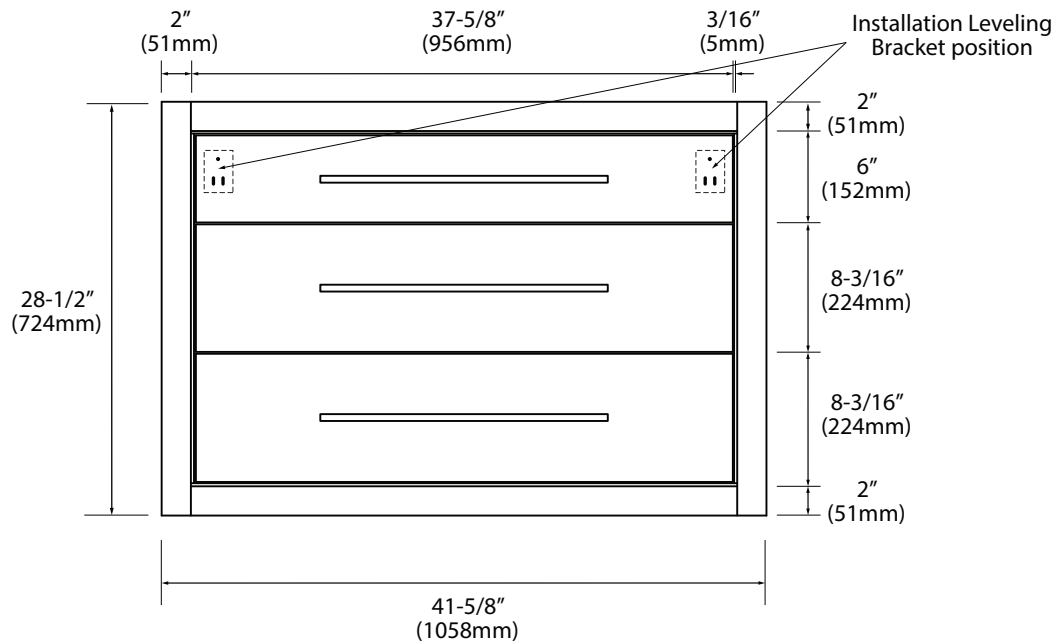

Villa - 42"

Specification & Installation Guide

FRONT VIEW