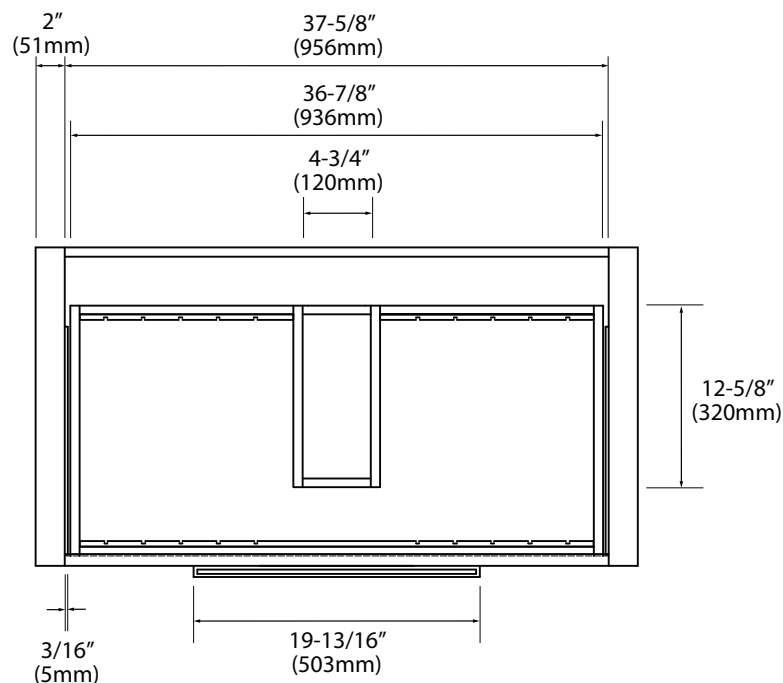

TOP VIEW

For clarification, please contact Madeli Customer Care at (800)-819-6988 or (305)-718-8817 Ext. 1 or service@madeli.com
All dimensions are approximate and subject to standard tolerance. Specifications subject to change without prior notice.