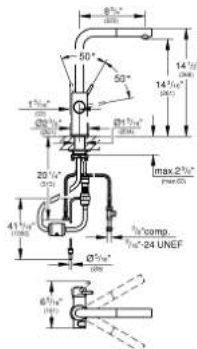

GROHE BLUE PROFESSIONAL Kitchen Faucet Starter Kit

MODEL # 31608002

Pure Freude
an Wasser

GROHE

Product Description: GROHE BLUE PROFESSIONAL Kitchen Faucet Starter Kit

Standard Specification:

- GROHE SilkMove
- GROHE StarLight finish
- 14 1/2" faucet height
- 13 1/16" aerator height
- Pull-out spray
- 8 3/4" faucet reach
- Swivel area 360°
- Single hole installation
- Push buttons for 3 types of filtered and chilled water: still, medium, and sparkling
- Separate internal water ways for filtered and non-filtered water
- GROHE Blue Professional cooler
- Delivers 12 liters of chilled water per hour
- Color display with push and turn control
- 270 Watt cooling unit, 110 V AC
- Requires ventilation holes in the bottom of the kitchen cabinet
- Software set-up and monitoring of filter and CO2 capacity via GROHE Ondus app*
- Additional monitoring via GROHE Blue Professional Browser - Monitor possible with Bluetooth 4.0** and WiFi interface for wireless data communication
- For Apple*** and Android devices
- Bluetooth range (max. 10 m) varies depending on used materials and walls between transmitter and receiver
- Includes filter head with flexible water hardness adjustment
- 1.75 gpm
- CALGreen compliant
- GROHE Blue Filter, CO2 tank and cleaning cartridge are not included
- System requirements