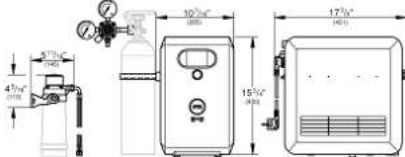

GROHE BLUE PROFESSIONAL Kitchen Faucet Starter Kit

MODEL # 31608002

Pure Freude
an Wasser

GROHE

Product Description: GROHE BLUE PROFESSIONAL Kitchen Faucet Starter Kit

Standard Specification:

- GROHE SilkMove
- GROHE StarLight finish
- 14 1/2" faucet height
- 13 1/16" aerator height
- Pull-out spray
- 8 3/4" faucet reach
- Swivel area 360°
- Single hole installation
- Push buttons for 3 types of filtered and chilled water: still, medium, and sparkling
- Separate internal water ways for filtered and non-filtered water
- GROHE Blue Professional cooler
- Delivers 12 liters of chilled water per hour
- Color display with push and turn control
- 270 Watt cooling unit, 110 V AC
- Requires ventilation holes in the bottom of the kitchen cabinet
- Software set-up and monitoring of filter and CO2 capacity via GROHE Ondus app*
- Additional monitoring via GROHE Blue Professional Browser - Monitor possible with Bluetooth 4.0** and WiFi interface for wireless data communication
- For Apple*** and Android devices
- Bluetooth range (max. 10 m) varies depending on used materials and walls between transmitter and receiver
- Includes filter head with flexible water hardness adjustment
- 1.75 gpm
- CALGreen compliant
- GROHE Blue Filter, CO2 tank and cleaning cartridge are not included
- System requirements